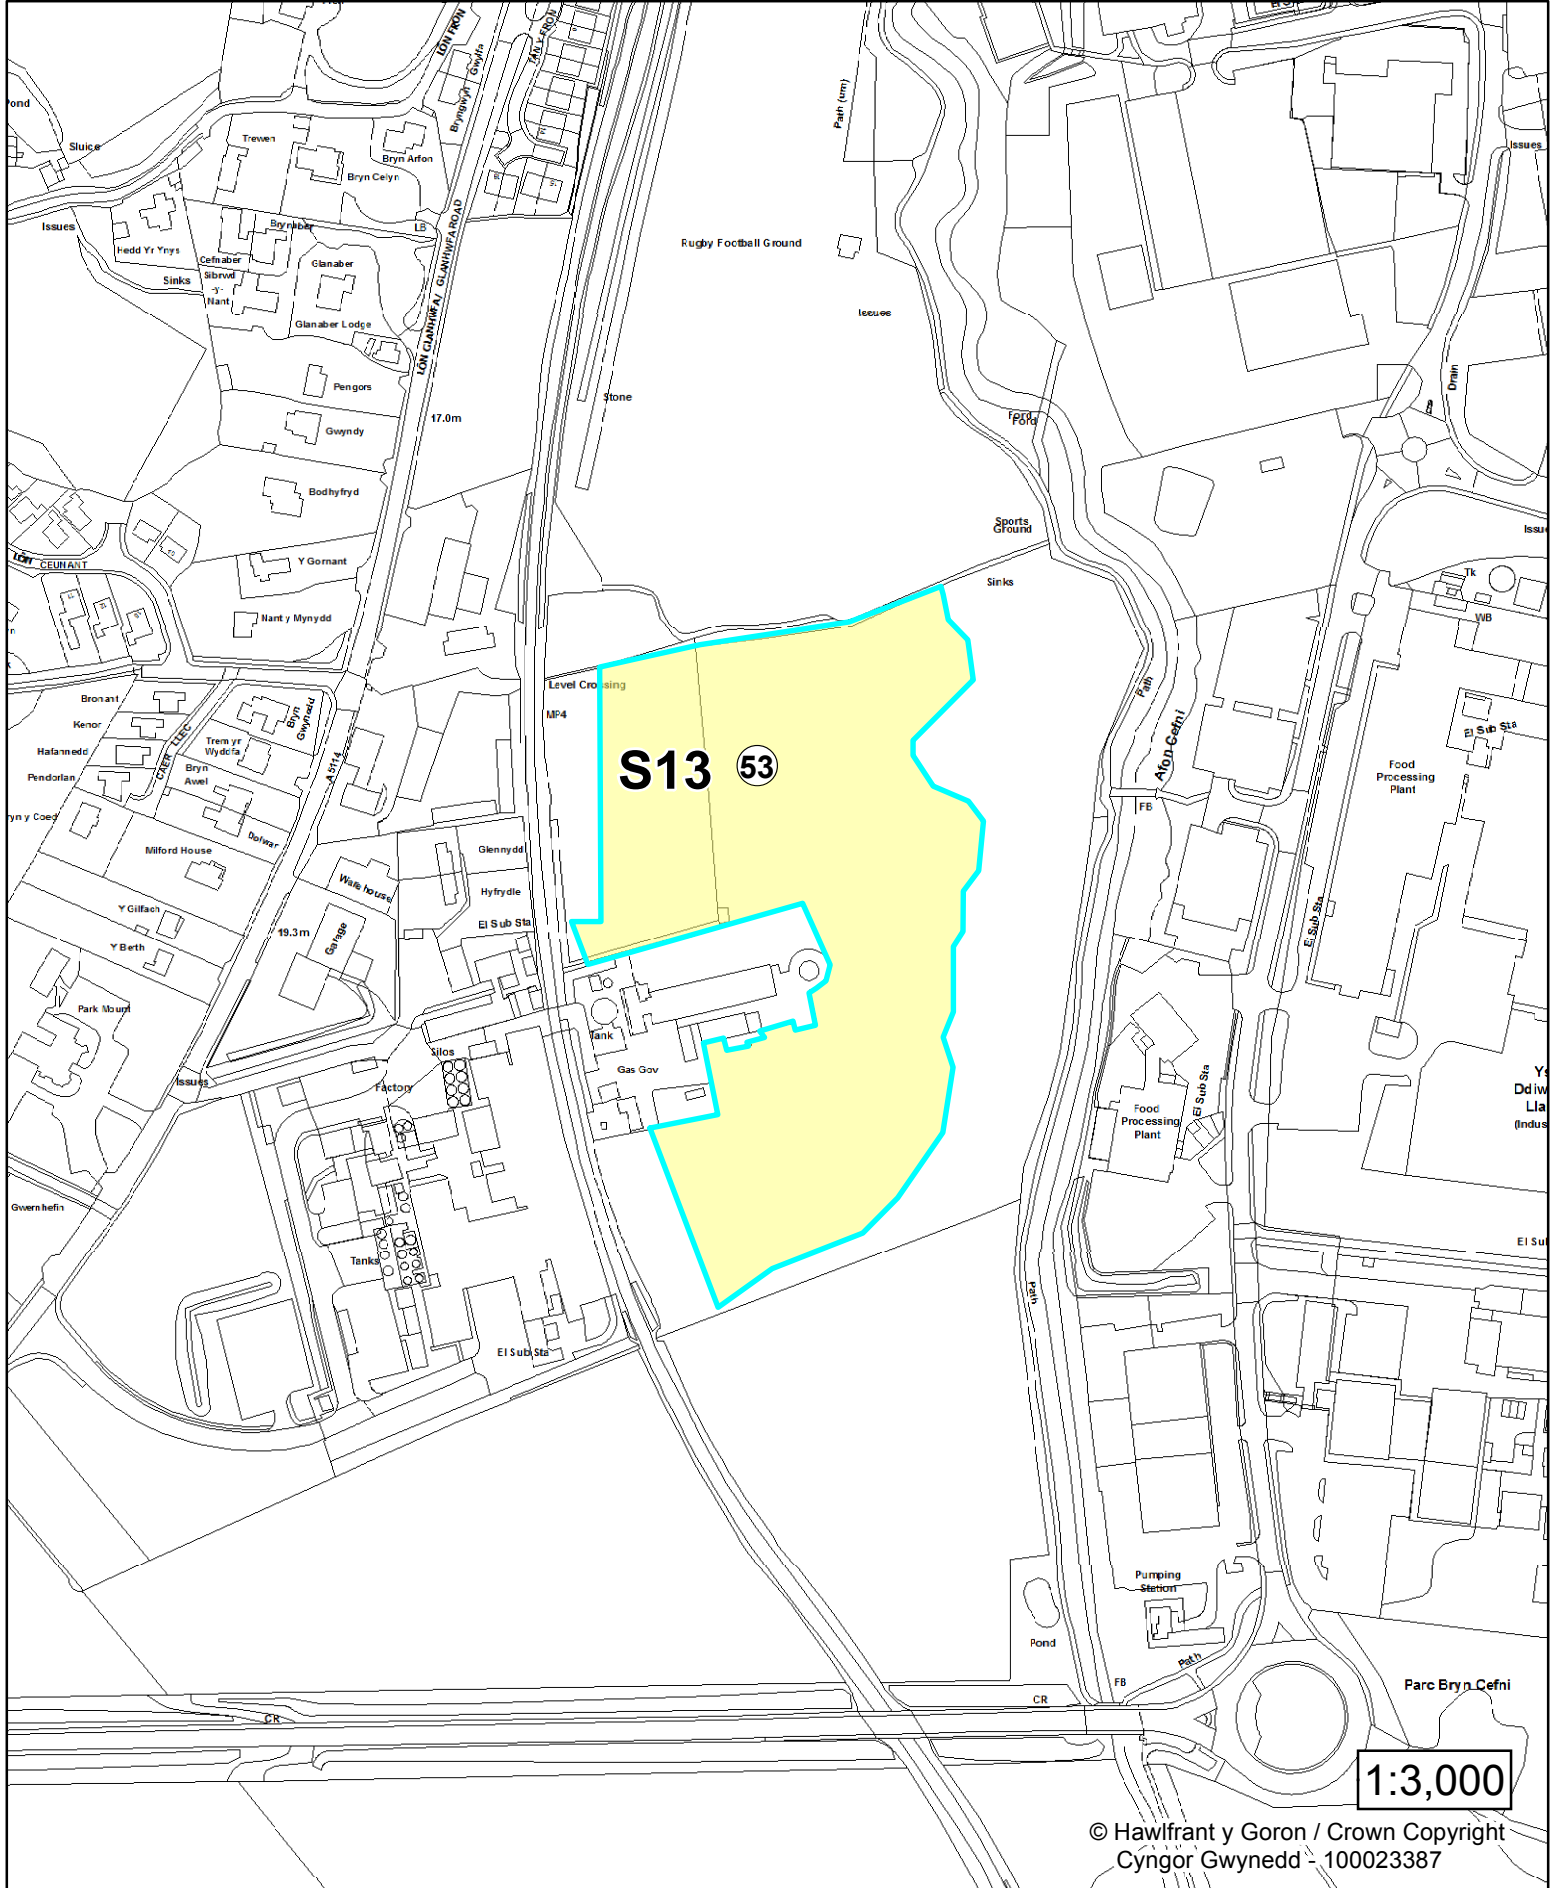

Cyfeirnod Safle / Site ID: 53

Rhif y Dynodiad / Allocation No: S13

Lleoliad* / Location*: Llangefni

Maint (ha) / Size (ha): 2.8

Cyfeirnod Grid / Grid Ref: SH459 749

*Anheddle Cyfagos / *Nearest Settlement

1:3,000

© Hawlfraint y Goron / Crown Copyright
Cyngor Gwynedd - 100023387