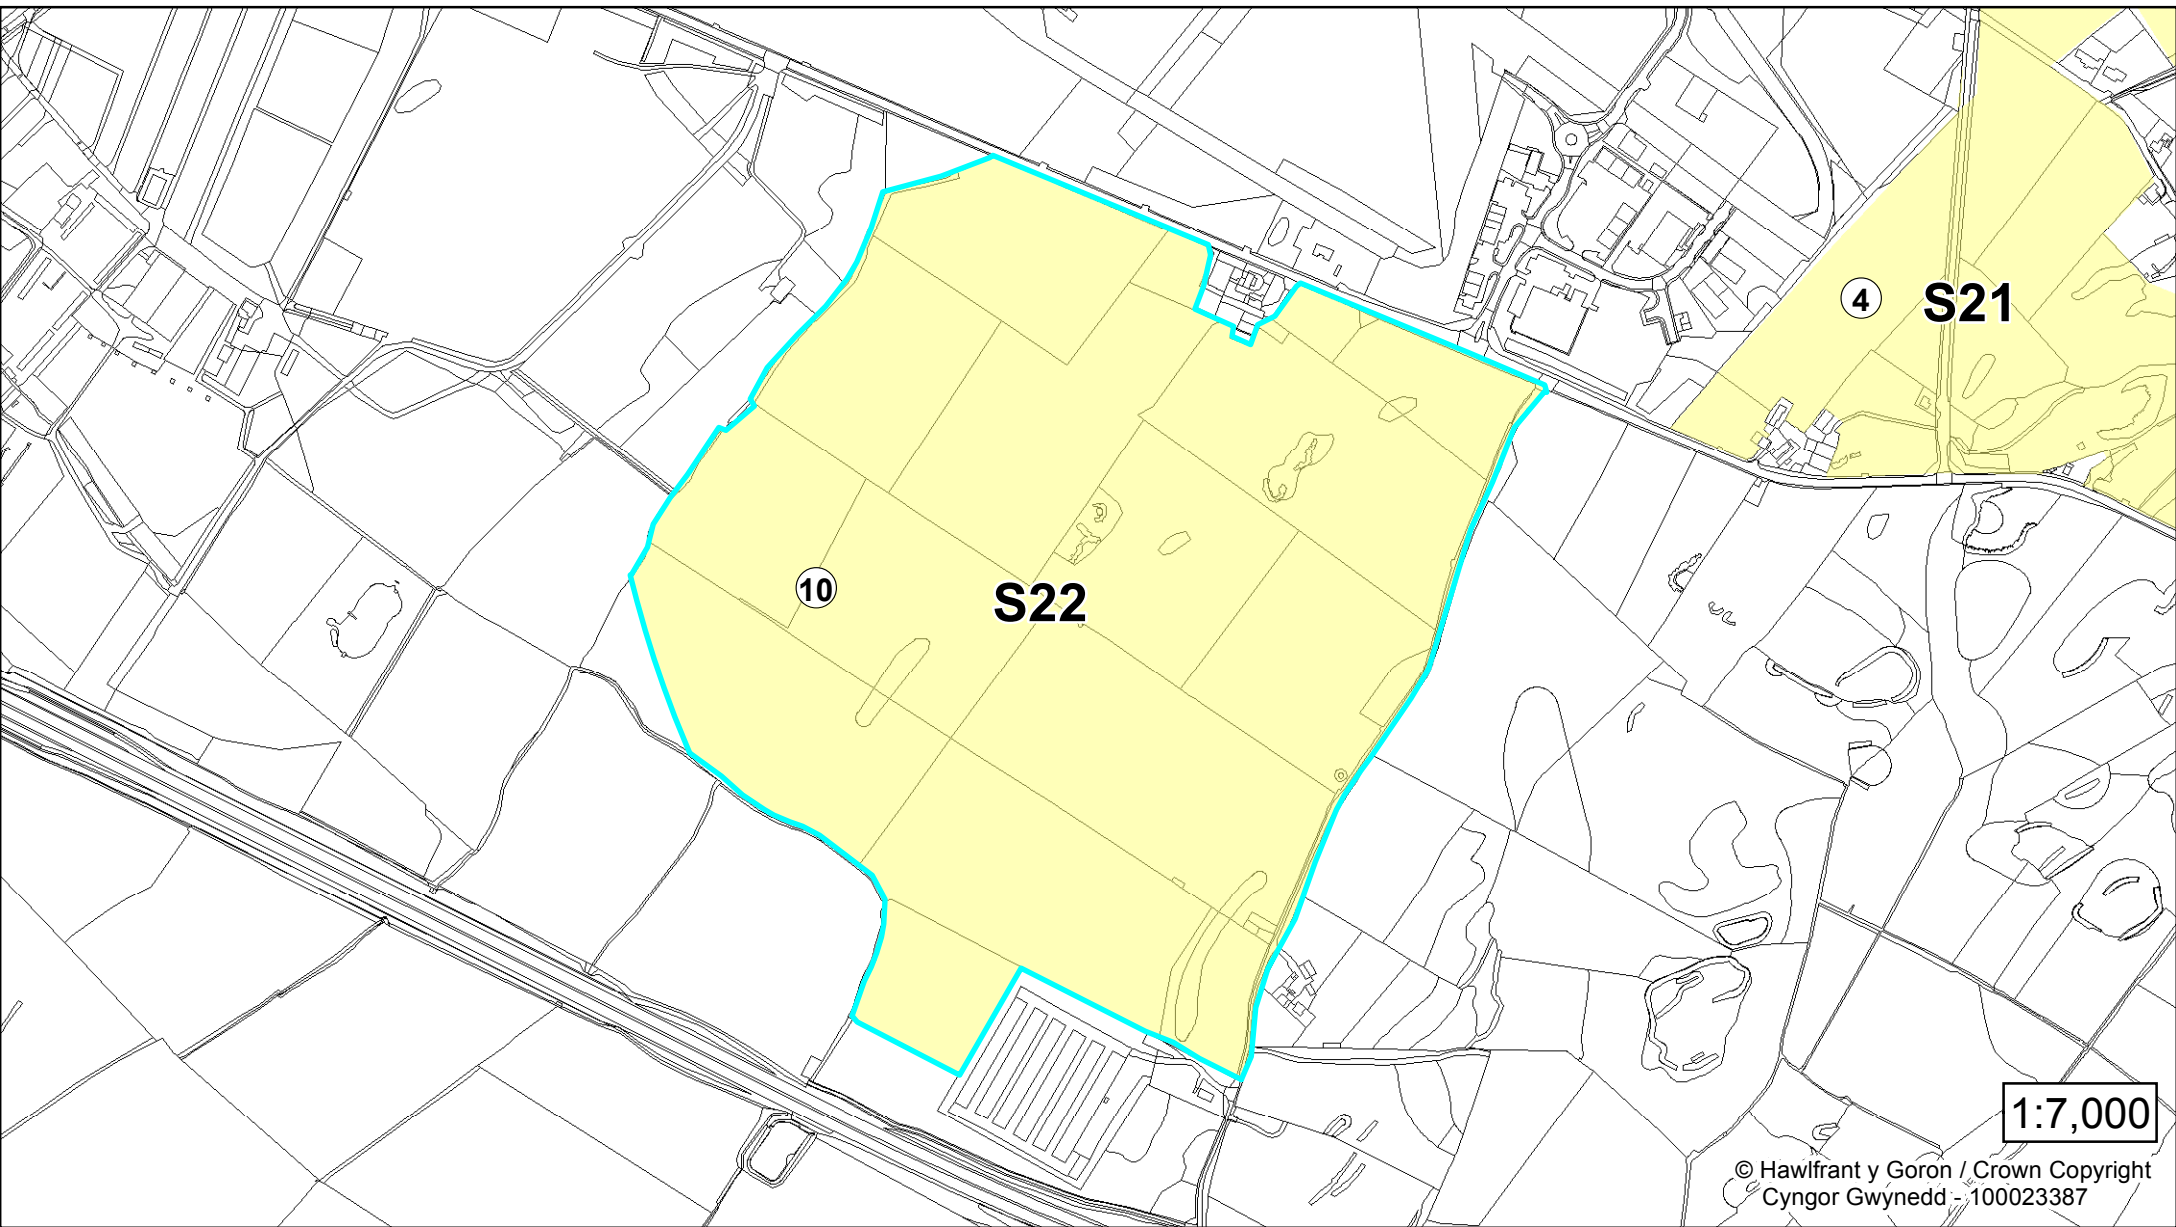

Cyfeirnod Safle / Site ID: 10

Rhif y Dynodiad / Allocation No: S22

Lleoliad* / Location*: Gwalchmai

Maint (ha) / Size (ha): 44.1

Cyfeirnod Grid / Grid Ref: SH412 750

*Anheddle Cyfagos / *Nearest Settlement