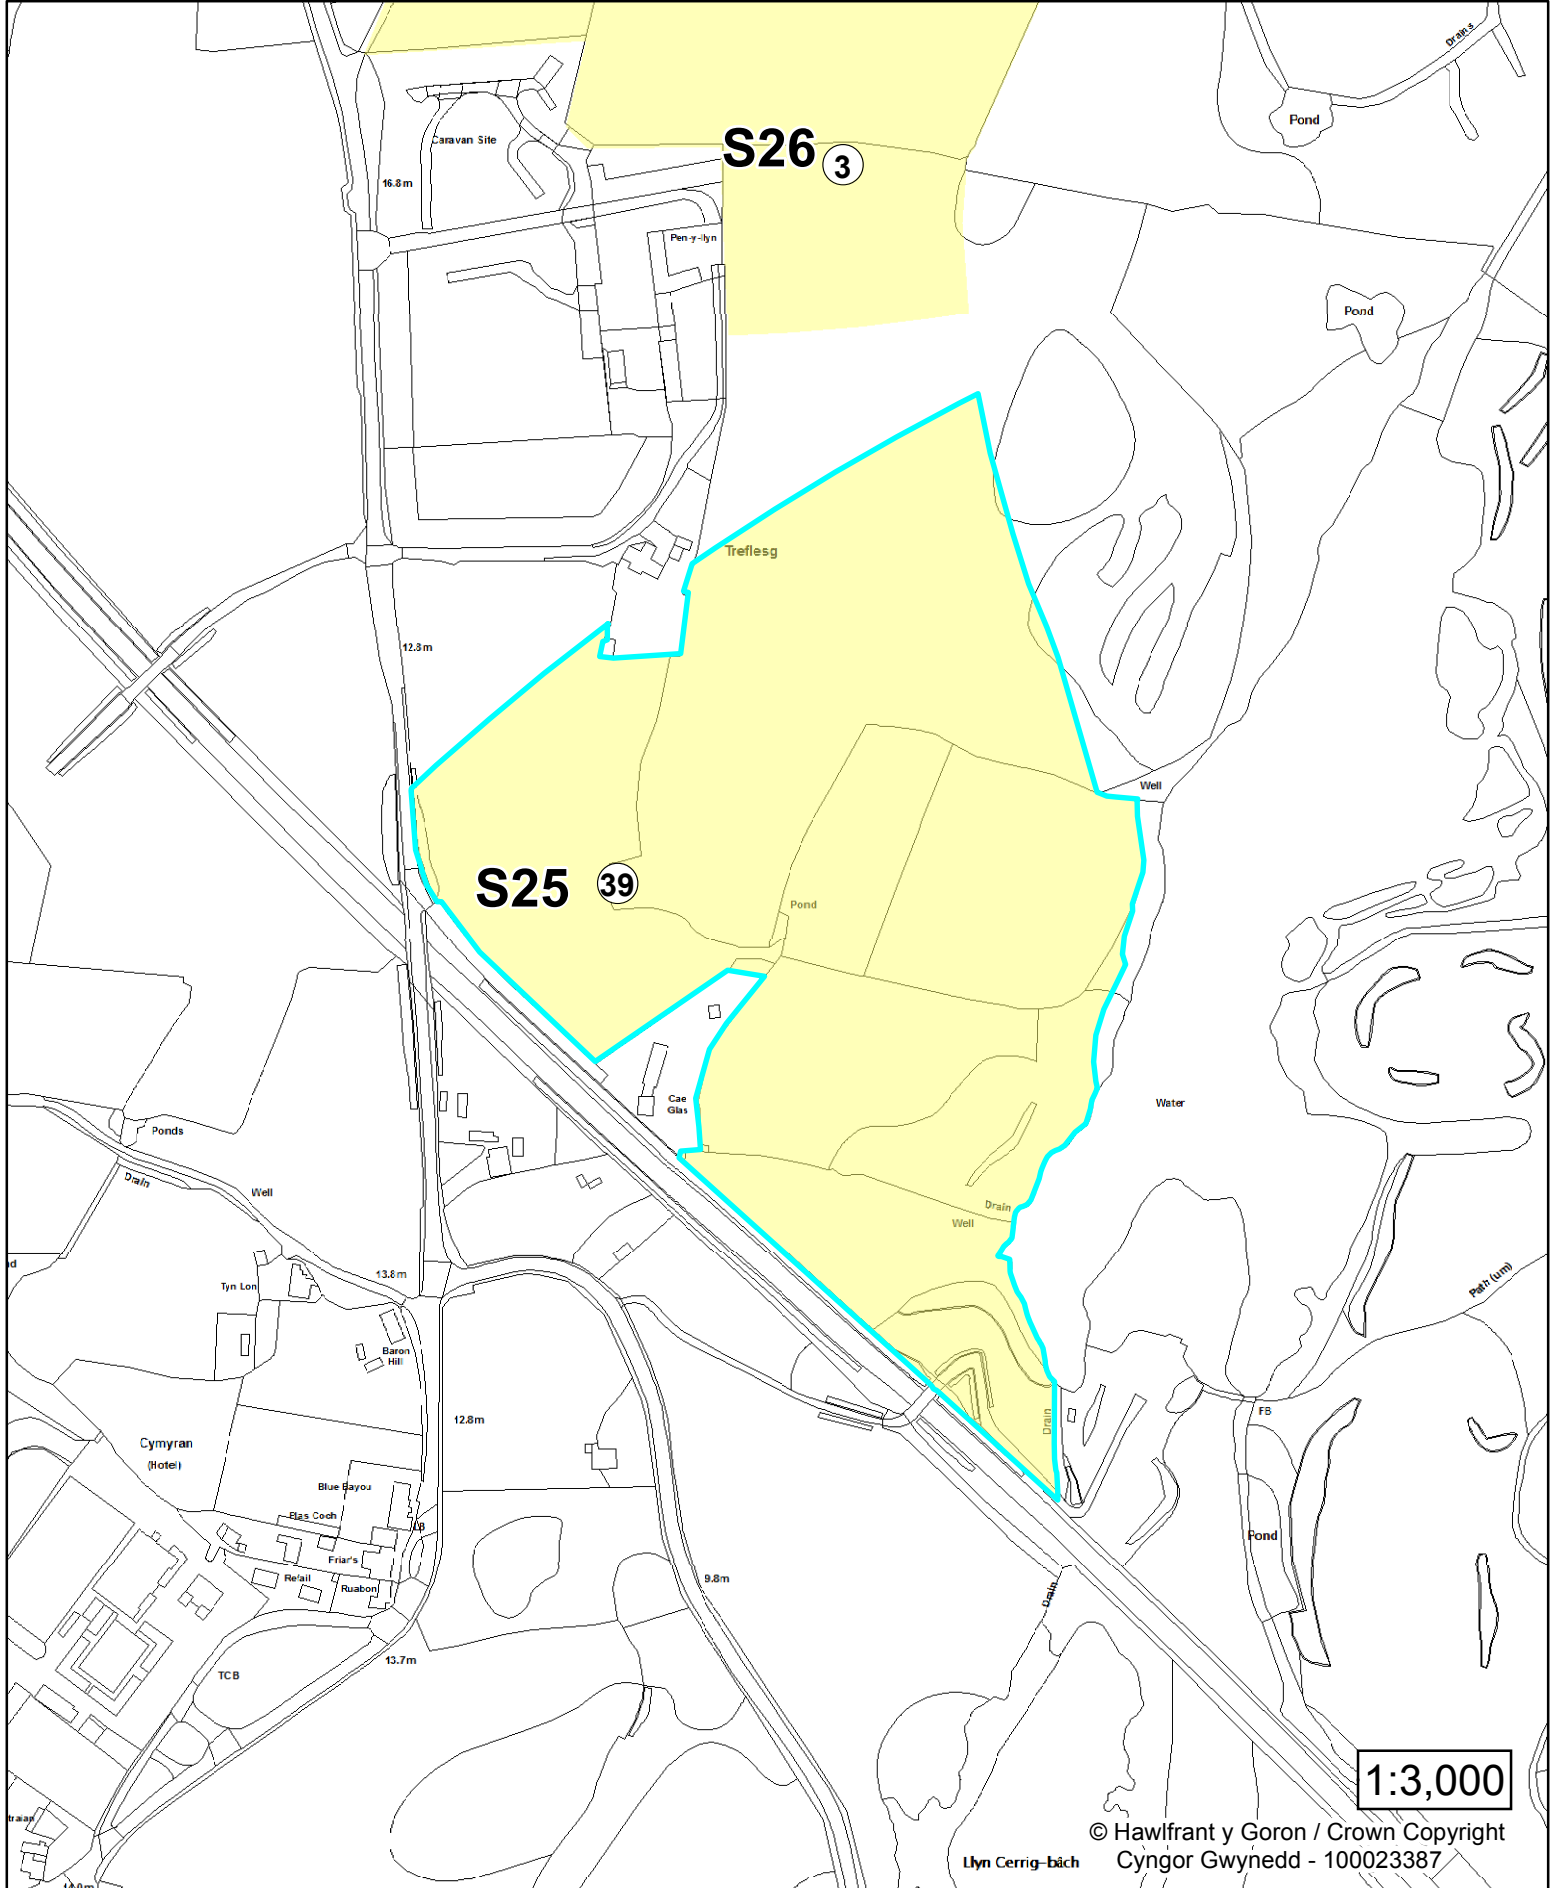

Cyfeirnod Safle / Site ID: 39

Rhif y Dynodiad / Allocation No: S25

Lleoliad* / Location*: Caergeiliog

Maint (ha) / Size (ha): 6.4

Cyfeirnod Grid / Grid Ref: SH305 770

*Anheddle Cyfagos / *Nearest Settlement