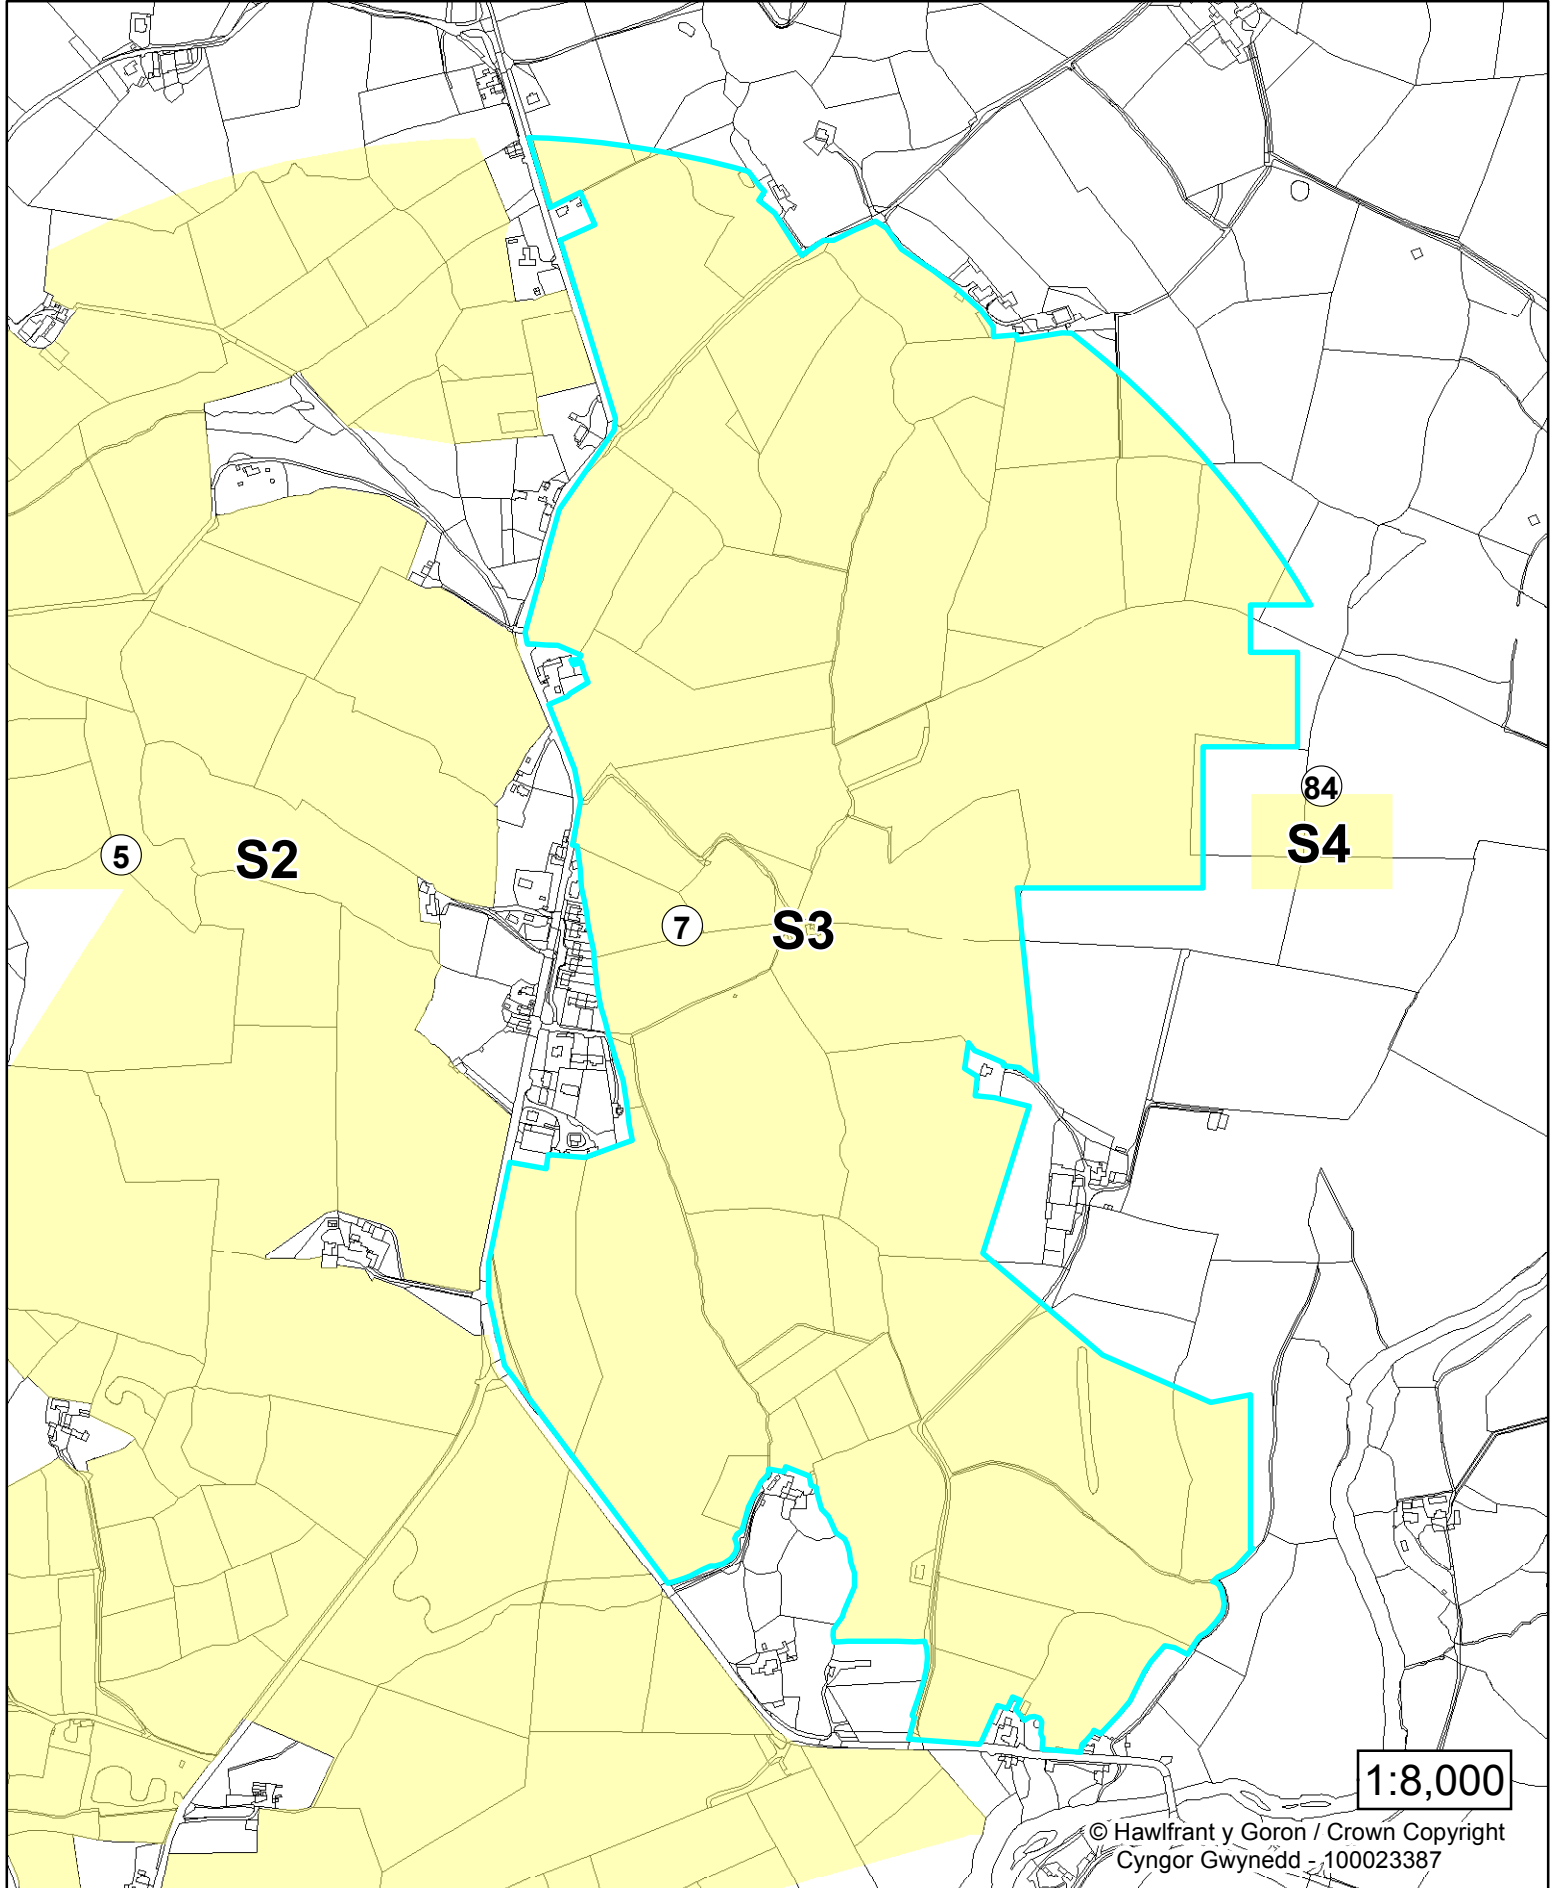

Cyfeirnod Safle / Site ID: 7

Rhif y Dynodiad / Allocation No: S3

Lleoliad* / Location*: Rhoslan

Maint (ha) / Size (ha): 90.9

Cyfeirnod Grid / Grid Ref: SH485 409

*Anheddle Cyfagos / *Nearest Settlement

© Hawlfrant y Goron / Crown Copyright
Cyngor Gwynedd - 100023387