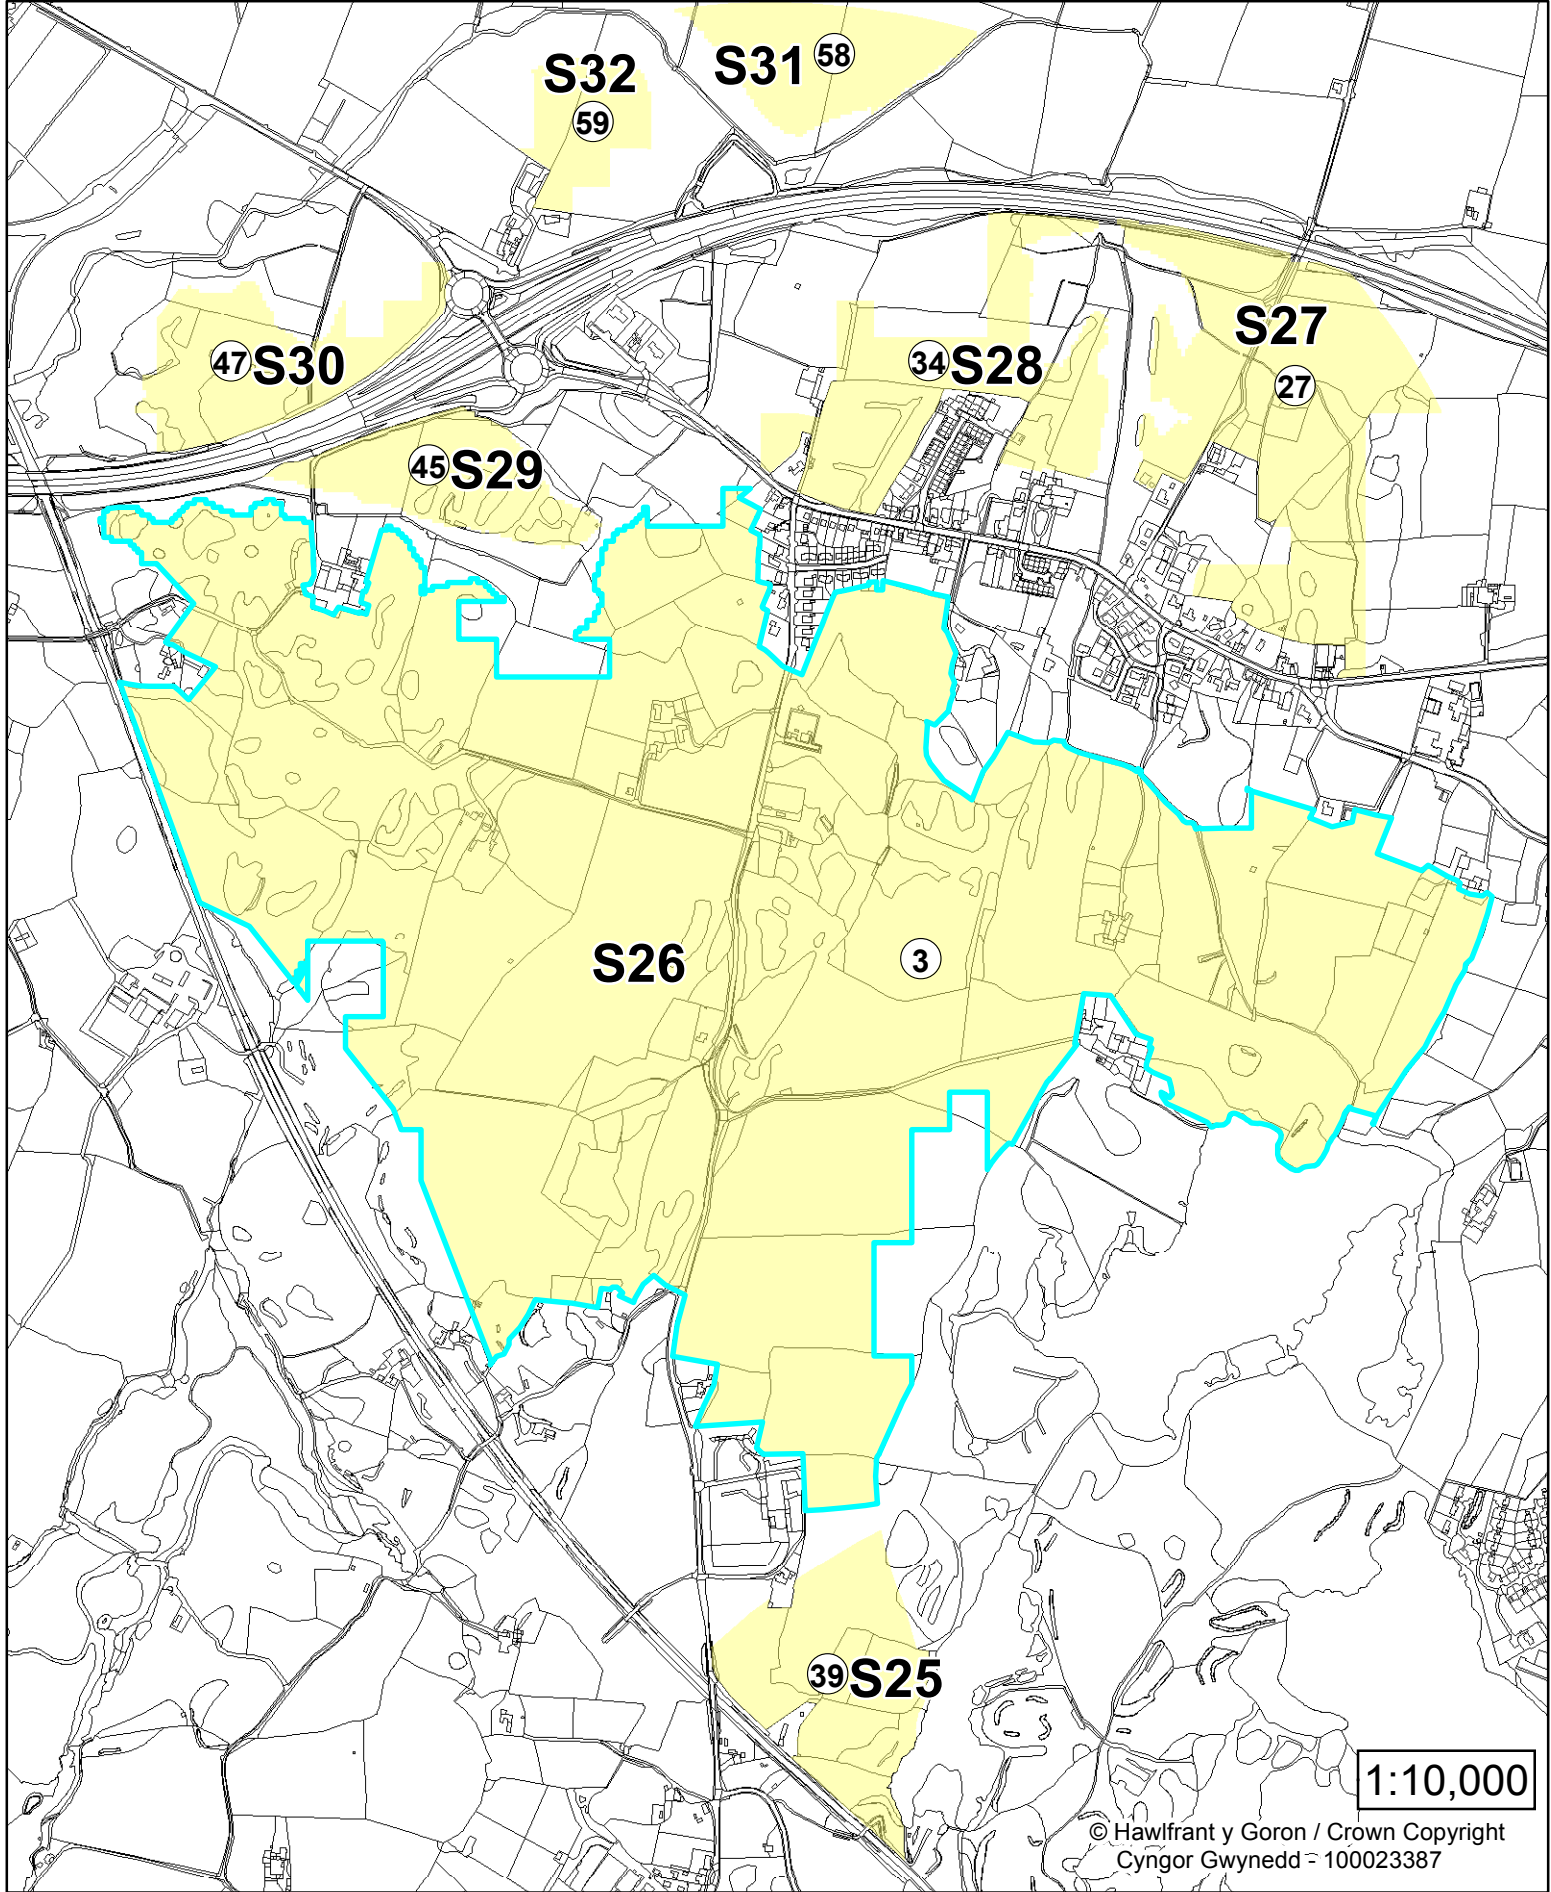

Cyfeirnod Safle / Site ID: 3

Rhif y Dynodiad / Allocation No: S26

Lleoliad* / Location*: Caergeiliog

Maint (ha) / Size (ha): 115.0

Cyfeirnod Grid / Grid Ref: SH304 779

*Anheddle Cyfagos / *Nearest Settlement