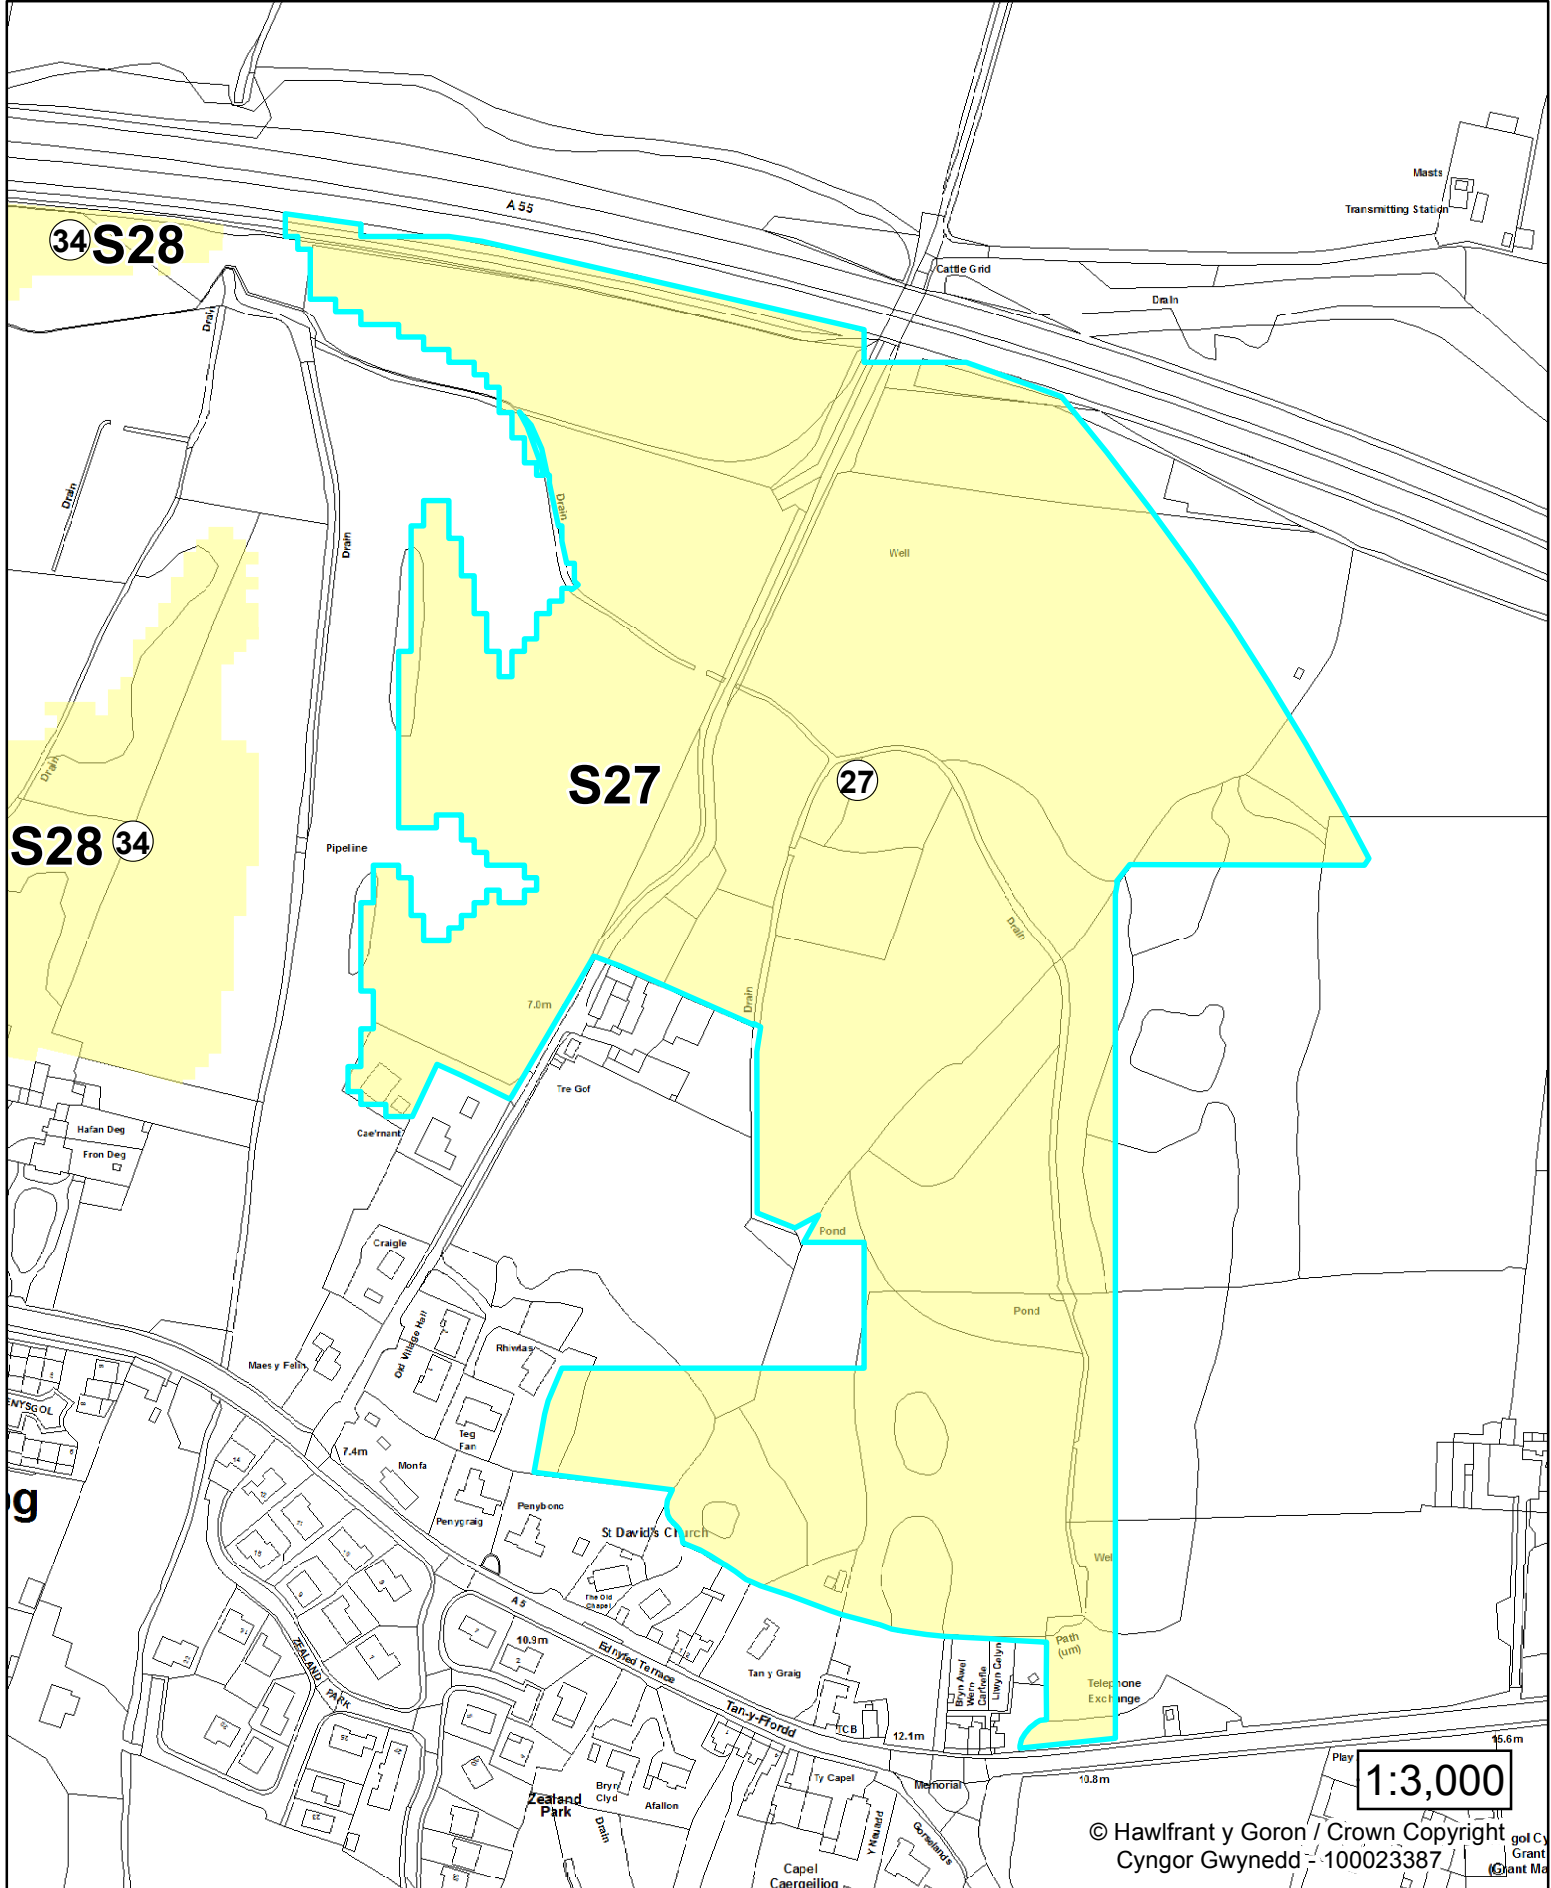

Cyfeirnod Safle / Site ID: 27

Rhif y Dynodiad / Allocation No: S27

Lleoliad* / Location*: Caergeiliog

Maint (ha) / Size (ha): 12.3

Cyfeirnod Grid / Grid Ref: SH311 786

*Anheddle Cyfagos / *Nearest Settlement