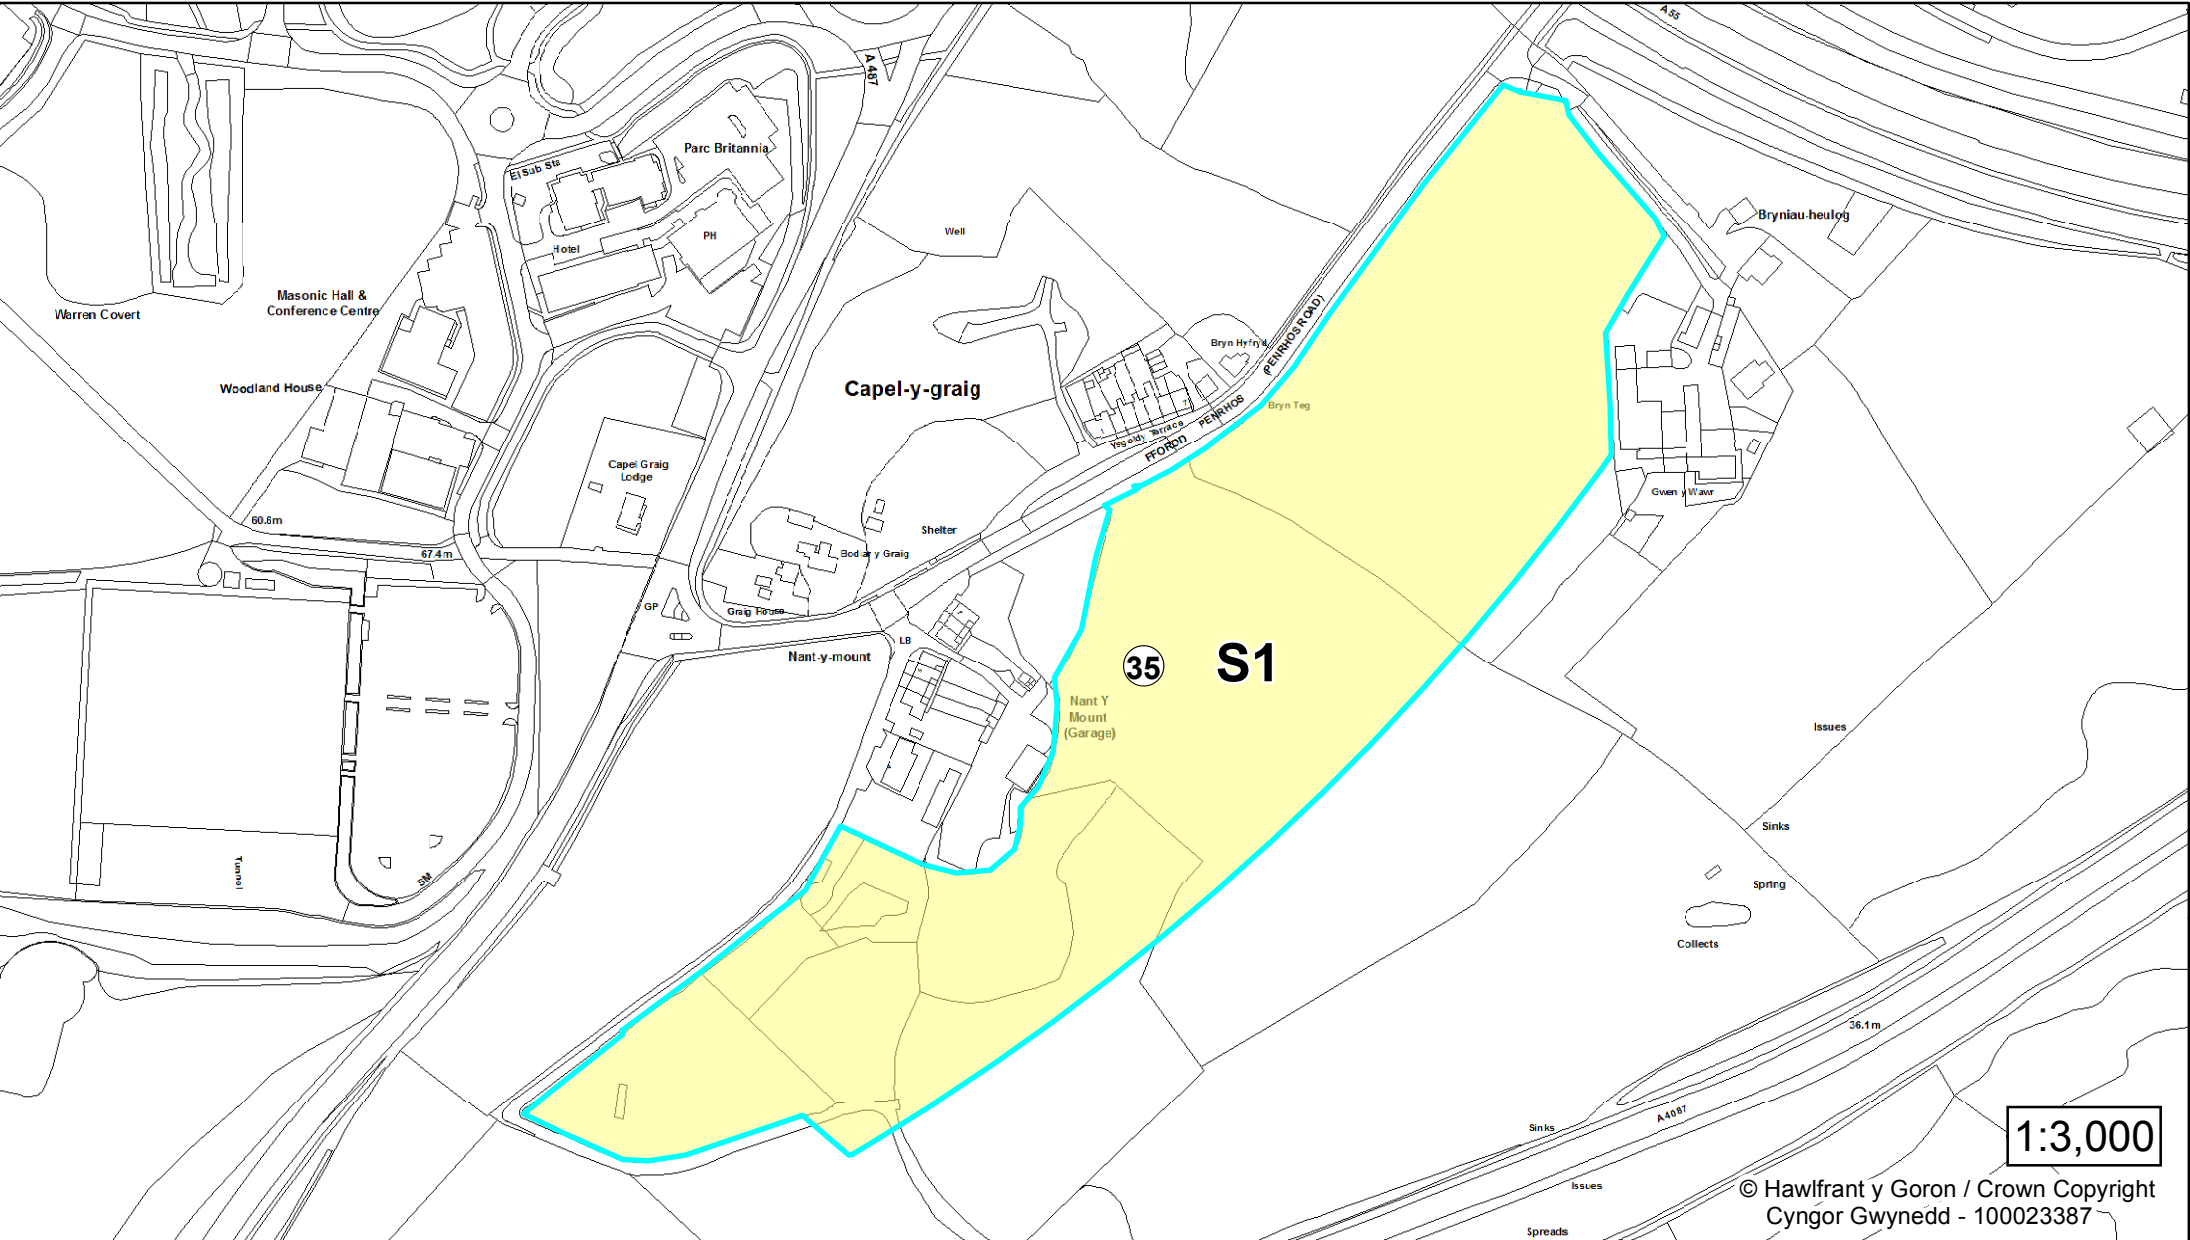

Schedule of Sites

Table 14A : Top Rated Opportunity Areas

Site ID	Allocation Number	Site Location (Nearest Settlement)	Total Site Area (ha)
35	S1	Bangor	5.7
5	S2	Rhoslan	117.3
7	S3	Rhoslan	90.9
84	S4	Rhoslan	1.5

Table 14B : Other Opportunity Areas

Site ID	Allocation Number	Site Location (Nearest Settlement)	Total Site Area (ha)
9	S5	Llanddona	72.0
50	S6	Llanddona	4.4
20	S7	Llandegfan	22.3
51	S8	Llanfairpwll	5.1
52	S9	Llanfairpwll	3.5
22	S10	Llanfairpwll	14.7
2	S11	Gaerwen	137.6
32	S12	Gaerwen	6.5
53	S13	Llangefni	2.8
26	S14	Llangefni	14.4
57	S15	Llangefni	4.2
42	S16	Pentraeth	5.7
56	S17	Pentraeth	4.4
28	S18	Pentraeth	13.2
16	S19	Pentraeth	27.0
37	S20	Pentraeth	7.4
4	S21	Gwalchmai	54.9
10	S22	Gwalchmai	44.1
6	S23	Llanddeusant	126.7
19	S24	Llanddeusant	19.3
39	S25	Caergeiliog	6.4
3	S26	Caergeiliog	115.0
27	S27	Caergeiliog	12.3
34	S28	Caergeiliog	7.4
45	S29	Caergeiliog	4.0
47	S30	Caergeiliog	5.0
58	S31	Caergeiliog	4.1
59	S32	Caergeiliog	2.3
23	S33	Bangor	16.3
60	S34	Bangor	2.8
61	S35	Bangor	4.0
62	S36	Bangor	2.6

Cyfeirnod Safle / Site ID: 35

Rhif y Dynodiad / Allocation No: S1

Lleoliad* / Location*: Bangor

Maint (ha) / Size (ha): 5.7

Cyfeirnod Grid / Grid Ref: SH548 694

*Anheddle Cyfagos / *Nearest Settlement

1:3,000

© Hawlfrant y Goron / Crown Copyright
Cyngor Gwynedd - 100023387