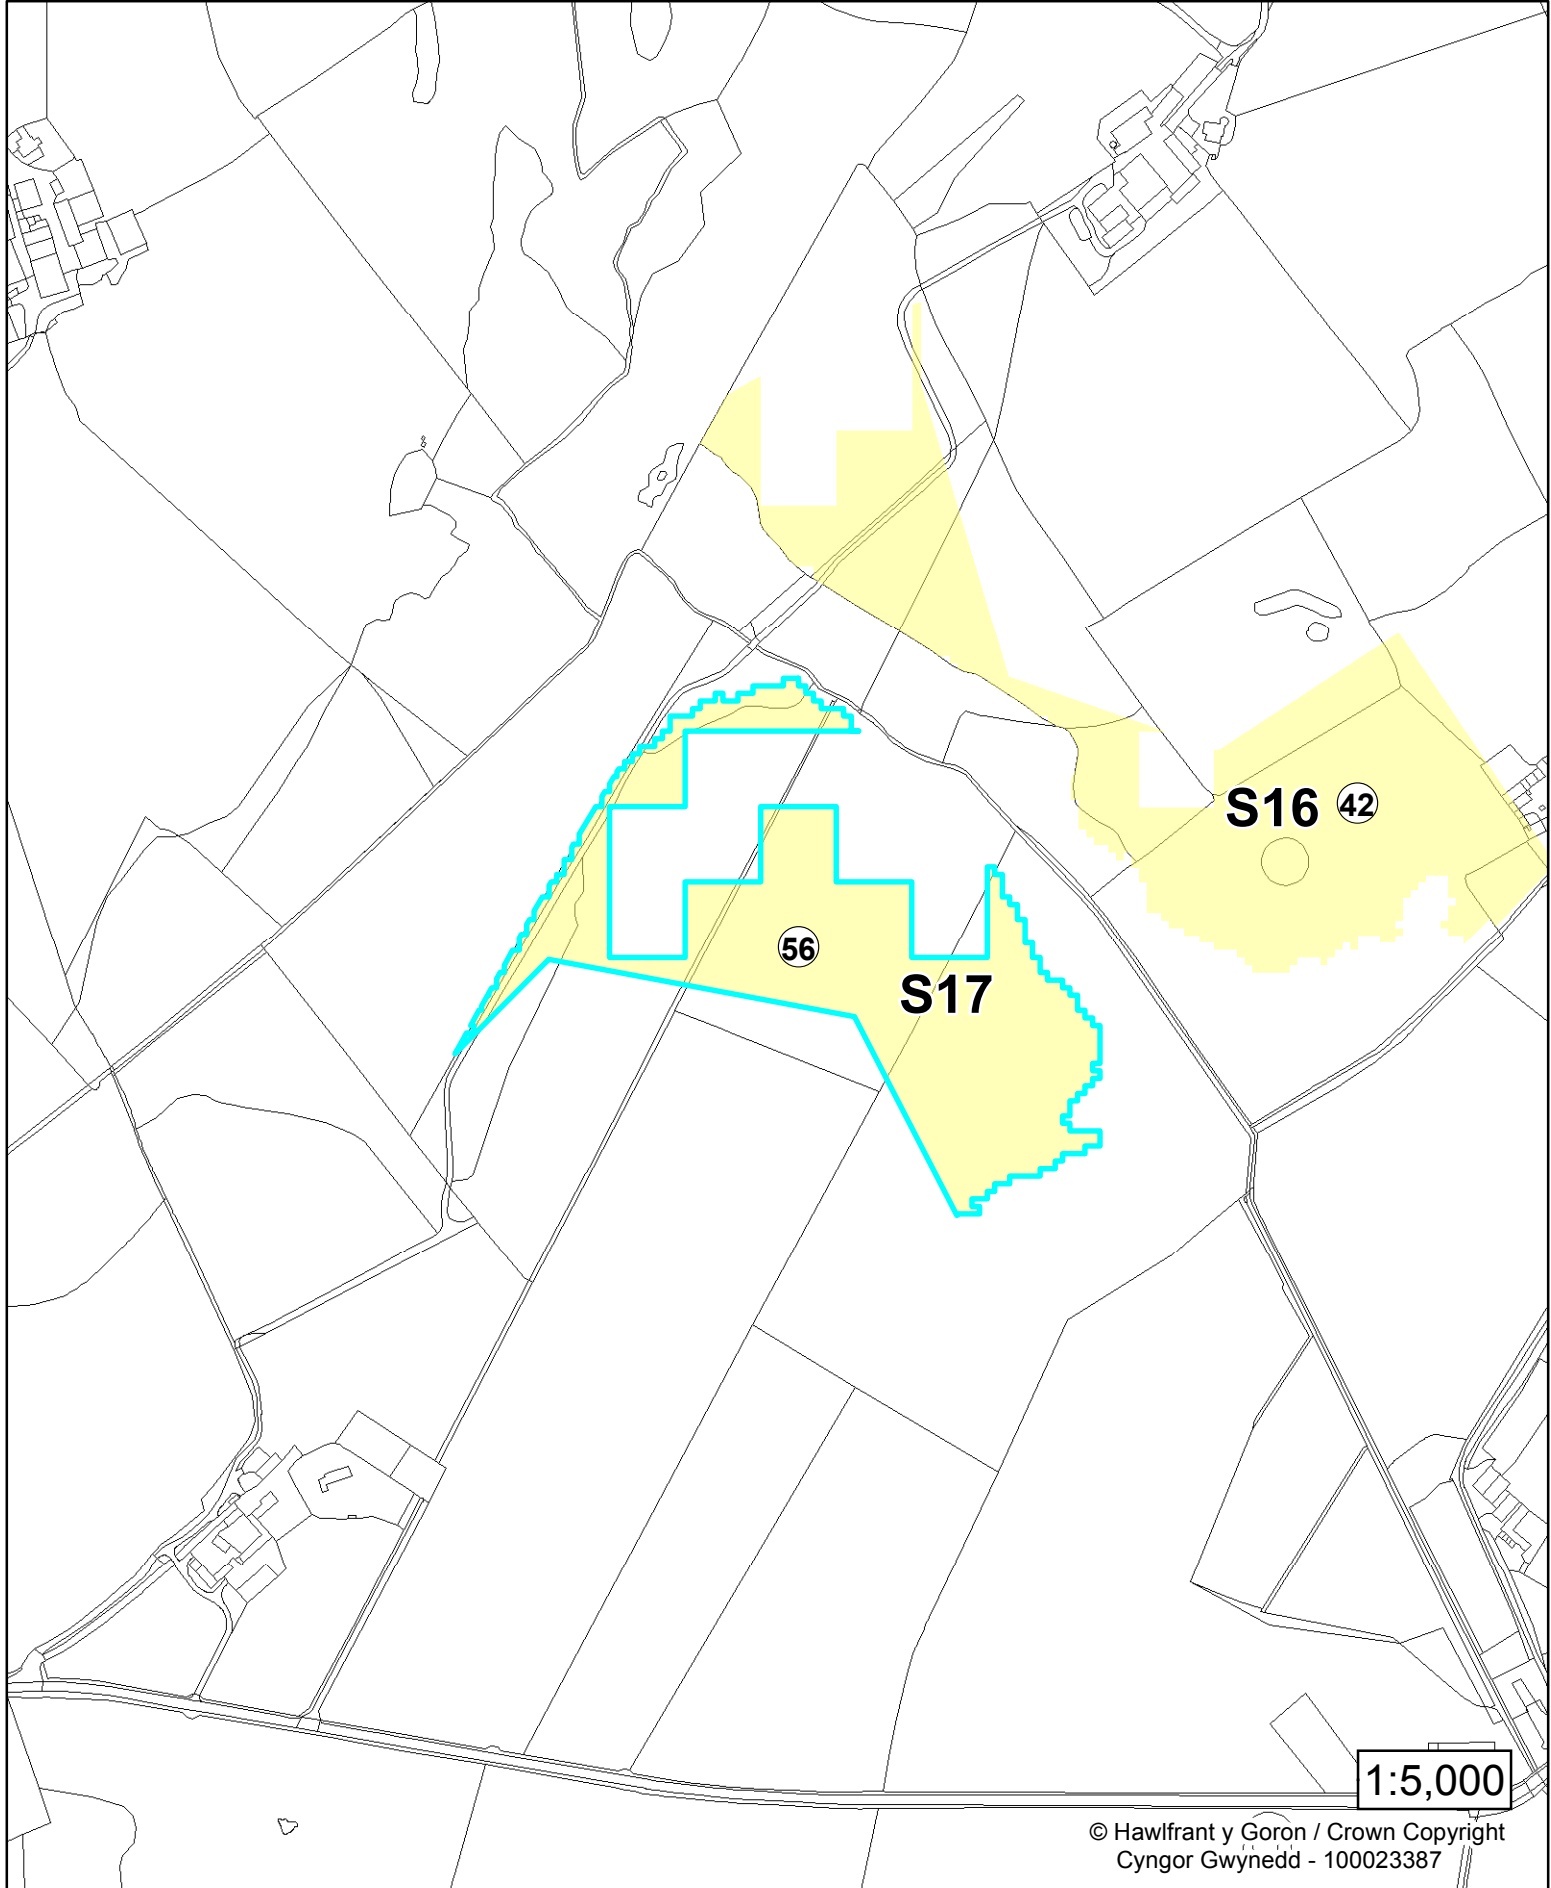

## Schedule of Sites

**Table 14A : Top Rated Opportunity Areas**

Site ID	Allocation Number	Site Location (Nearest Settlement)	Total Site Area (ha)
35	S1	Bangor	5.7
5	S2	Rhoslan	117.3
7	S3	Rhoslan	90.9
84	S4	Rhoslan	1.5

**Maint (ha) / Size (ha): 5.7**

**Cyfeirnod Grid / Grid Ref: SH508 793**

**\*Anheddle Cyfagos / \*Nearest Settlement**

**Cyfeirnod Safle / Site ID: 56**

**Rhif y Dynodiad / Allocation No: S17**

**Lleoliad\* / Location\*: Pentraeth**